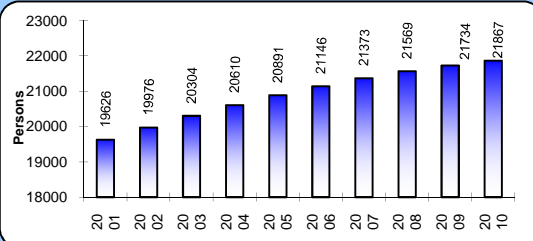

14 June 2002

A. Monthly Rainfall by Inches: 2000-2001

Source: National Weather Bureau, Republic of Palau

B. Census Population : 1986-2001

Source: Various Census Reports, Republic of Palau

C. Population Projections: 2001-2010