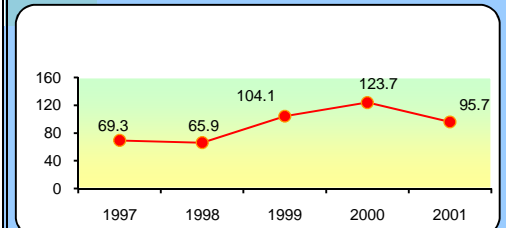

K. Imports by Year: 1997-2001

Source: Customs Div. & PSD Project office, Finance Ministry, Palau