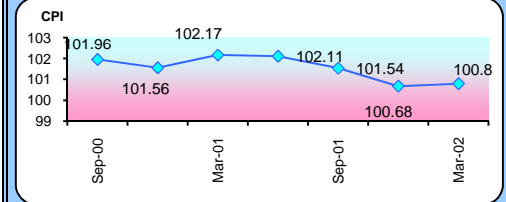

I. Consumer Price Index (CPI): Sep 2000 - Mar 2002

Source: Div. of Plng & Prmg, Finance Ministry, Palau