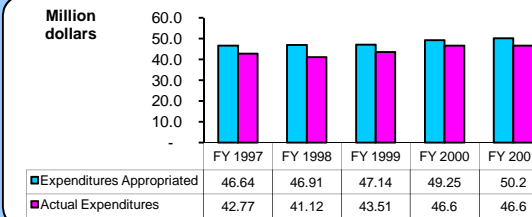

F. Govt. Appropriations & Expenditures: FY 1997-FY 2001

Sources: Bureau of National Treasury & Audit Reports, Palau