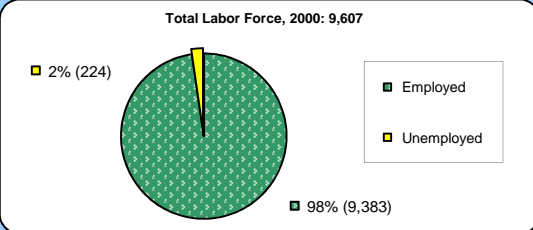

D. Labor Force: 2000 Census

Source: 2000 Census Report, Republic of Palau