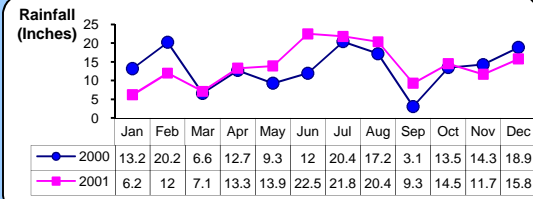

A. Monthly Rainfall by Inches: 2000-2001

Source: National Weather Bureau, Republic of Palau