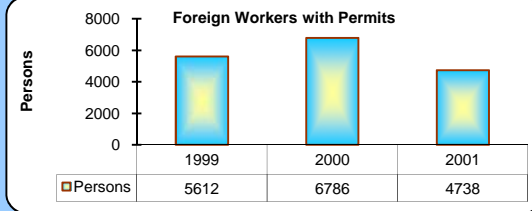

D. Foreign Workers with Work Permit, 1999-2001

Source: Div. of Labor, Ministry of Commerce and Trade, Palau