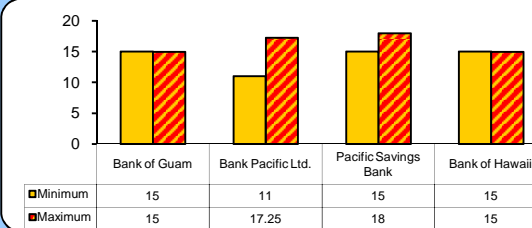

G. Bank Lending Rates on Consumer Loans: May 2001

Sources: Financial Institutions, Republic of Palau

Note: Flat rate at Bank of Hawaii; Fixed rate at Bank of Guam